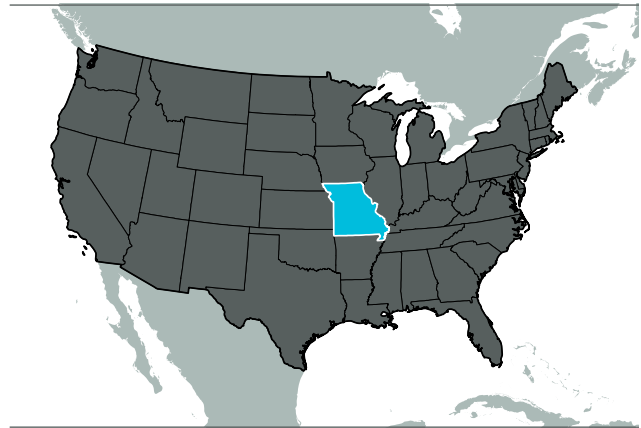

Missouri Connections: United Kingdom

Population

Missourians of British ancestry: 25,299
Missourians of English ancestry: 540,499
Missourians of Irish ancestry: 794, 232
Missourians of Scottish ancestry: 102,653
Missourians of Welsh ancestry: 37,906
Missourians born in the UK: 5,066

Source: International Trade Administration

Companies

Largest UK-owned in Missouri

Amdocs Ltd: Amdocs, Inc. (Chesterfield)
Amec PLC: Amec Foster Wheeler (Ballwin, Jefferson City)
Aon PLC: Aon (St. Louis, Kansas City)
Ashtead Group PLC: Sunbelt Rentals, Inc. (Jefferson City, Springfield, St. Louis, Kansas City, Joplin, St. Charles)