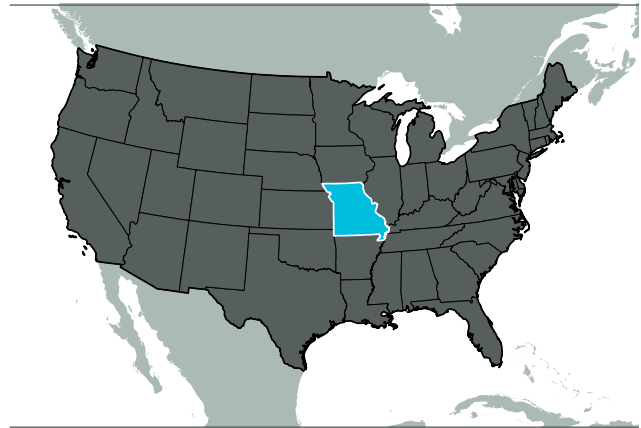

Source: International Trade Administration

Trade Agreements

Missouri has a \$600 million trade agreement with Korea to facilitate the expansion of bi-lateral trade and investment in key industries including agtech, Food Solutions.

Sister Cities

Columbia / Suncheon

Jeollanamdo Province is Missouri's sister state in Korea.

Companies

Largest Korean-owned companies in Missouri

DAE-IL USA, Inc. (Cape Girardeau)

Hyrobotics (St. Louis)

Hyundai Merchant Marine Co (St. Louis)