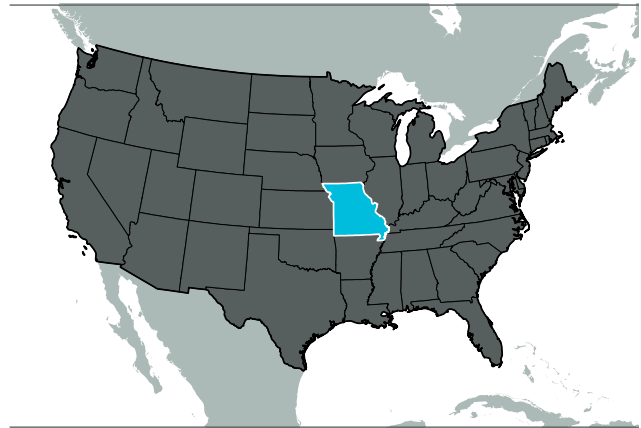

Missouri imports from India in 2015

\$393,934,171

Top import commodities

Chemicals
Fabricated metal products
Textile mills products
Transportation equipment
Machinery, except electrical

International Trade Administration

Population

Missourians born in India

16,322

Missourians who speak Gujarati

2,947

Missourians who speak Hindi

6,551

U.S. Census Bureau, 2014 American Community Survey 1-Year Estimates

Companies

Largest Missouri companies in India

Aegion Corporation (*Chesterfield*)
Baldwin Technology Company, Inc. (*St. Louis*)
Barry-Wehmiller Companies, Inc. (*St. Louis*)
Belden Inc. (*St. Louis*)
Biomedical Systems Corporation (*Maryland Heights*)
Cerner Corporation (*Kansas City*)
Continental Disc Corporation (*Liberty*)
Dst Systems, Inc. (*Kansas City*)
Emerson Electric Company (*St. Louis*)
Esco Technologies Inc. (*St. Louis*)
H&R Block Inc. (*Kansas City*)
Hok Group, Inc. (*St. Louis*)
Monsanto Company (*St. Louis*)
Perficient, Inc. (*St. Louis*)
Populous (*Kansas City*)
Positronic Industries, Inc. (*Springfield*)
Reinsurance Group Of America, Inc. (*Chesterfield*)
Rose International Inc. (*Chesterfield*)
Watlow Electric Mfg. Co. (*St. Louis*)